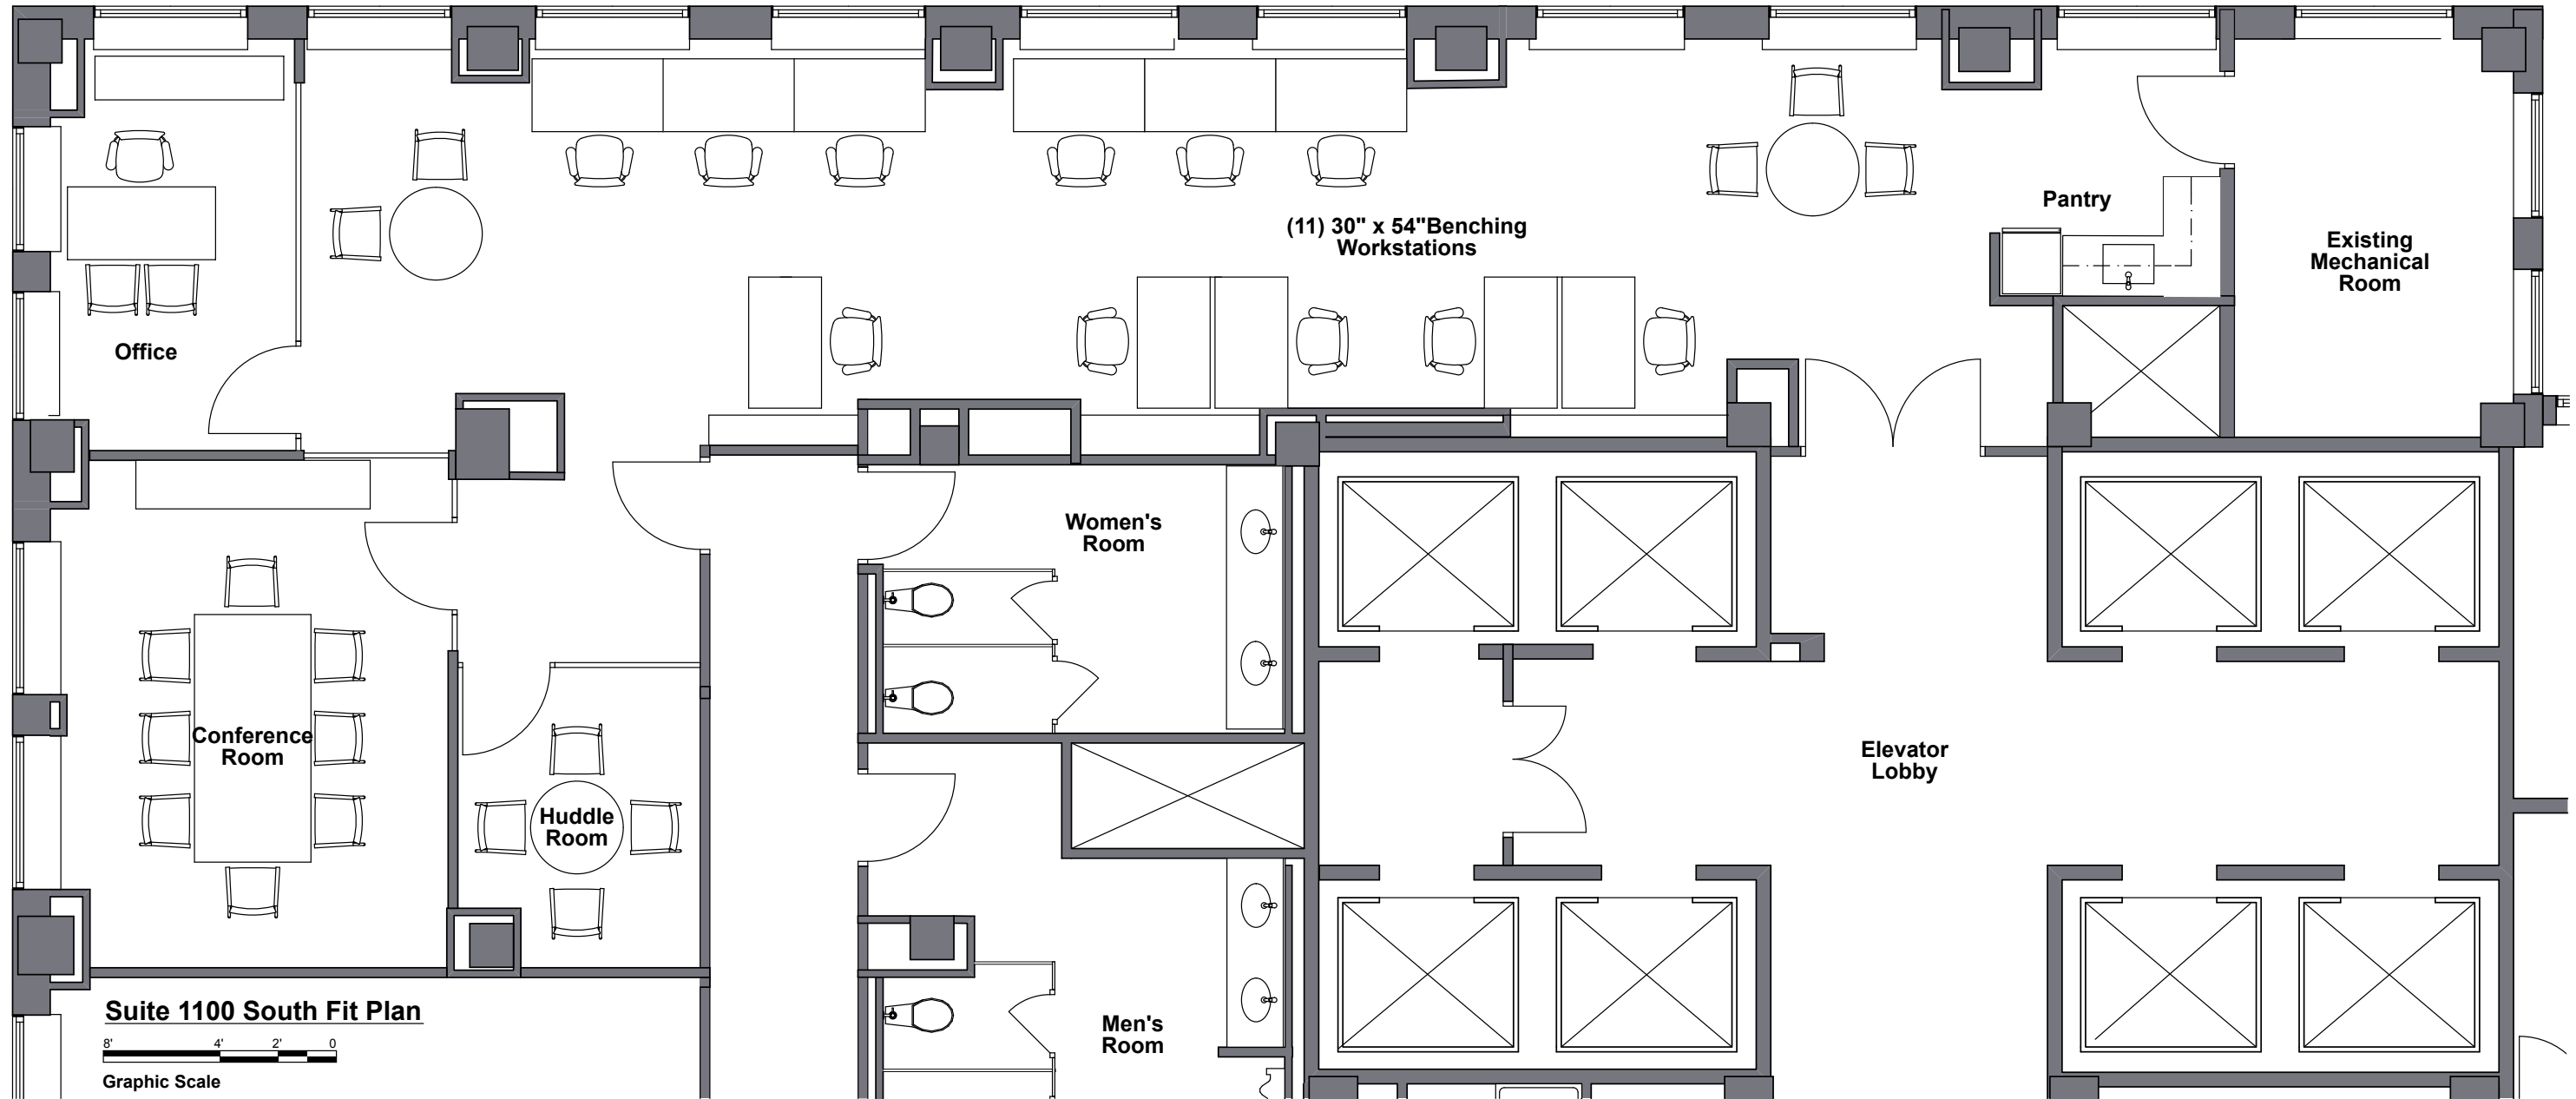

Lexington Avenue

Suite 1100 South Fit Plan

Project: 370 Lexington Avenue, Suite 1100 South

Drawing Title: Fit Plan Option D for Suite 1100 South

Project Number: BSD02

Scale: As Shown Date: 6/17/19

SDUDIO

SDudio Inc.
195 Montague Street, 14th Floor
Brooklyn, New York 11201
347-763-6633

Environments that Fit